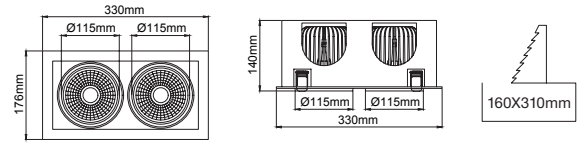

5 / Product Color / Ürün Renk

Technical Drawing / Teknik Çizim

4 / Reflector Angle / Reflektör Açısı

EN

- Die-cast aluminium body.
- Mains voltage: 220-240V / 50-60Hz.
- Clever thermal design with passive heat dissipation.
- 30° rotation on vertical and 30° angle on horizontal axis with mechanical aiming lock.
- Clear safety glass.
- Classic dimming systems of DALI, 1-10V and Phase-Cut Dim options.
- High tech control systems of Tuneable White, Warm Dim and Wireless Dim options.
- Basic colours: White, Black, Gray, Dark Gray, RAL9010 and special color options.
- Available accessories are Honeycomb Filter and Colour Filter.
- Super Spot, Spot, Medium, Flood and Wide Flood beam angle options available with rotationally symmetric light distribution.
- Standart CRI>80, high CRI>90 and super high CRI>98 LED options available.
- Up to 130lm/W efficiency.
- High colour consistency: <3 SDCM
- Emergency kit system can be integrated.

Power / Güç	CRI	Order Code / Sipariş Kodu	Kelvin	Lümen T _c =50° Lümen
2x42W	CRI>80	I01.MLR.09002 . (.) . (...) . (.) . (.)	2700K	10152
			3000K	10412
			3500K	10774
			4000K	10948
			5000K	11932
	CRI>90	I01.MLR.09002 . (.) . (...) . (.) . (.)	2700K	9134
			3000K	9370
			3500K	9696
			4000K	10036
			5000K	X
	CRI>98	I01.MLR.09002 . (.) . (...) . (.) . (.)	2700K	7400
			3000K	7668
			4000K	8200
Meat / Et COB		I01.MLR.09002 . (.) . (...) . (.) . (.)	1800K	6068
Food / Gıda COB		I01.MLR.09002 . (.) . (...) . (.) . (.)	2400K	6256
FISH / Balık COB		I01.MLR.09002 . (.) . (...) . (.) . (.)	6600K	8274