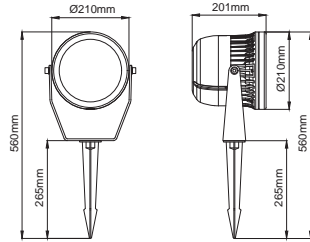

Light Grey

Textured Metallic  
Dark Grey

Black

- Corrosion resistant die-cast aluminium body.
- Mains voltage: 220-240V / 50-60Hz.
- Can be used Power Leds.
- Clever thermal design.
- Narrow, medium and wide beam angles available.
- Led colour temperatures optionally 2700K, 3000K, 4000K and 6000K.
- Alternatively blue, green, red and amber options available.
- Suitable for illumination up to 12-15 meter height.
- Internal silicon gaskets ensure IP protection.
- All external screws are stainless steel.
- Double layer polyester powder paint resistant to corrosion and salt spray fog.
- Up to 122lm/W efficiency
- High colour consistency: <3 SDCM

## Panda Maxi / O07.WL.00526

Order Code / Sipariş Kodu	LED Type / Tipi	System Power / Sistem Gücü	mA	No. of Leds / Led Sayısı	Lumen T <sub>c</sub> =60° Lümen	Kelvin / Color
O07.WL.00526.06	Cree XT-E	60W	700mA	27	6415 lm	2700K
O07.WL.00526.06	Cree XT-E	60W	700mA	27	6680 lm	3000K
O07.WL.00526.06	Cree XT-E	60W	700mA	27	6960 lm	4000K
O07.WL.00526.06	Cree XT-E	60W	700mA	27	7300 lm	6000K
O07.WL.00526.06	Cree XP-E	47W	700mA	27	3000 lm	Red / Kırmızı
O07.WL.00526.06	Cree XP-E	64W	700mA	27	3775 lm	Green / Yeşil
O07.WL.00526.06	Cree XP-E	61W	700mA	27	1960 lm	Blue / Mavi
O07.WL.00526.06	Cree XP-E	47W	700mA	27	1765 lm	Amber