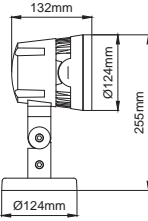

- Corrosion resistant die-cast aluminium body.
- Mains voltage: 220-240V / 50-60Hz.
- Can be used Power Leds.
- Clever thermal design.
- Narrow, medium and wide beam angles available.
- Led colour temperatures optionally 2700K, 3000K, 4000K and 6000K.
- Alternatively blue, green, red and amber options available.
- Suitable for illumination up to 6-9 meter height.
- Internal silicon gaskets ensure IP protection.
- All external screws are stainless steel.
- Double layer polyester powder paint resistant to corrosion and salt spray fog.
- Up to 122lm/W efficiency
- High colour consistency: <3 SDCM

- Korozyona dayanıklı alüminyum enjeksiyon gövde.
- 220-240V / 50-60Hz enerji girişi.
- Power led uyumlu.
- Akıllı soğutma tasarımı.
- Dar, orta ve geniş açı seçenekleri mevcuttur.
- 2700K, 3000K, 4000K ve 6000K renk sıcaklığı seçenekleri mevcuttur.
- Alternatif olarak mavi, yeşil, kırmızı ve amber renk seçeneği.
- 6-9 metre yüksekliğe kadar aydınlatma sağlanır.
- Tüm dış vidalar paslanmazdır.
- Çift katmanlı polyester toz boya sayesinde korozyona ve tuza dayanıklı.
- 122lm/W'a kadar ulaşan verim
- Yüksek renk uyumu: <3 SDCM

Panda Mini / O07.WL.00521

Order Code / Sipariş Kodu	LED Type / Tipi	System Power / Sistem Gücü	mA	No. of Leds / Led Sayısı	Lumen T_c=60° Lümen	Kelvin / Color
O07.WL.00521.06	Cree XT-E	22W	700mA	9	2375 lm	2700K
O07.WL.00521.06	Cree XT-E	22W	700mA	9	2472 lm	3000K
O07.WL.00521.06	Cree XT-E	22W	700mA	9	2575 lm	4000K
O07.WL.00521.06	Cree XT-E	22W	700mA	9	2700 lm	6000K
O07.WL.00521.06	Cree XP-E	17.50W	700mA	9	2020 lm	Red / Kırmızı
O07.WL.00521.06	Cree XP-E	24W	700mA	9	2545 lm	Green / Yeşil
O07.WL.00521.06	Cree XP-E	23W	700mA	9	1155 lm	Blue / Mavi
O07.WL.00521.06	Cree XP-E	17.50W	700mA	9	1190 lm	Amber

Applications / Uygulamalar