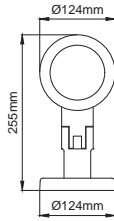

- Corrosion resistant die-cast aluminium body.
- Mains voltage: 220-240V / 50-60Hz.
- Can be used Power Leds.
- Clever thermal design.
- Narrow, medium and wide beam angles available.
- Led colour temperatures optionally 2700K, 3000K, 4000K and 6000K.
- Alternatively blue, green, red and amber options available.
- Suitable for illumination up to 6-9 meter height.
- Internal silicon gaskets ensure IP protection.
- All external screws are stainless steel.
- Double layer polyester powder paint resistant to corrosion and salt spray fog.
- Up to 122lm/W efficiency
- High colour consistency: <3 SDCM

- Korozyona dayanıklı alüminyum enjeksiyon gövde.
- 220-240V / 50-60Hz enerji girişi.
- Power led uyumlu.
- Akıllı soğutma tasarımı.
- Dar, orta ve geniş açı seçenekleri mevcuttur.
- 2700K, 3000K, 4000K ve 6000K renk sıcaklığı seçenekleri mevcuttur.
- Alternatif olarak mavi, yeşil, kırmızı ve amber renk seçeneği.
- 6-9 metre yüksekliğe kadar aydınlatma sağlanır.
- Tüm dış vidalar paslanmazdır.
- Çift katmanlı polyester toz boya sayesinde korozyona ve tuza dayanıklı.
- 122lm/W'a kadar ulaşan verim
- Yüksek renk uyumu: <3 SDCM

Panda Mini / O07.WL.00521

Order Code / Sipariş Kodu	LED Type / Tipi	System Power / Sistem Gücü	mA	No. of Leds / Led Sayısı	Lumen T_c=60° Lümen	Kelvin / Color
O07.WL.00521.06	Cree XT-E	22W	700mA	9	2375 lm	2700K
O07.WL.00521.06	Cree XT-E	22W	700mA	9	2472 lm	3000K
O07.WL.00521.06	Cree XT-E	22W	700mA	9	2575 lm	4000K
O07.WL.00521.06	Cree XT-E	22W	700mA	9	2700 lm	6000K
O07.WL.00521.06	Cree XP-E	17.50W	700mA	9	2020 lm	Red / Kırmızı
O07.WL.00521.06	Cree XP-E	24W	700mA	9	2545 lm	Green / Yeşil
O07.WL.00521.06	Cree XP-E	23W	700mA	9	1155 lm	Blue / Mavi
O07.WL.00521.06	Cree XP-E	17.50W	700mA	9	1190 lm	Amber

Applications / Uygulamalar