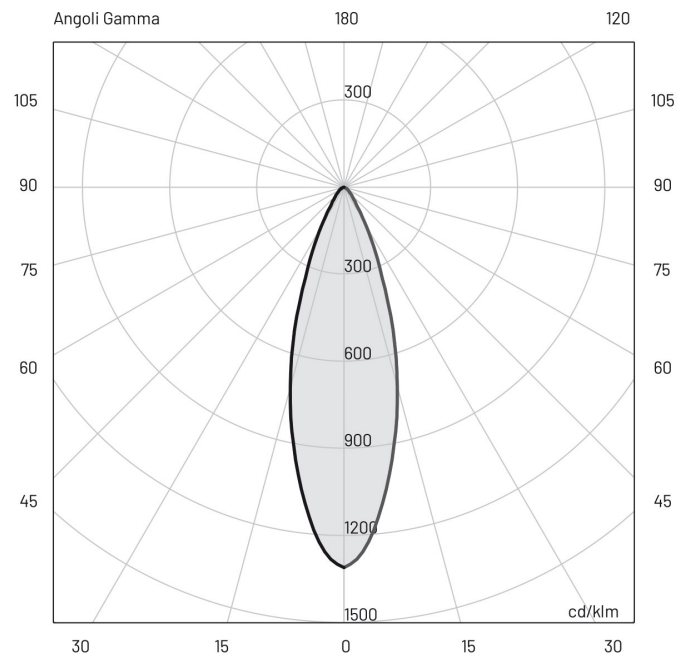

E (lux)

H (m)	lux (3000 K)	Ø (m)
1.00	524	0.6
2.00	131	1.2
3.00	58	1.8
4.00	33	2.4
5.00	21	3

Photometry

Included accessories

- 1 m length cable H05RN-F

Available accessories

00A469	Mounting spike
0404M009	Single connection IP68