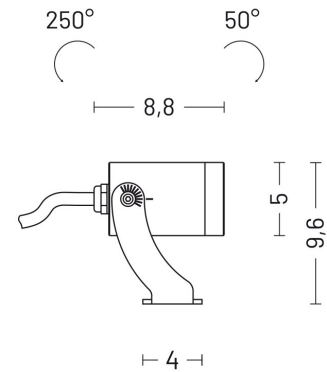

Lyras 65 | 5 W | medium 30° | Projectors

Technical Specifications

Source lamp	LED 5 W
Total wattage	5
Voltage	220-240 Vac - 50/60 Hz
Control	On/Off • dimmable on request
Luminous flux (*Source flux)	294 lm (400 lm*) @ 3000 K
Luminous efficacy	59 lm/W @ 3000 K
McADAM steps	3
Beam	medium 30°
CRI	>80
Life time	L 70 > 50.000 h Ta 25°C L 70 > 50.000 h Ta 40°C
IP rating	67
IK rating	8
Insulation class	II

Materials

Body	Extruded aluminium EN AW6060
Diffuser	Extra clear tempered glass 8 mm
Finishing	Inox - Anodized

E (lux)

H (m)	lux (3000 K)	Ø (m)
1.00	524	0.6
2.00	131	1.2
3.00	58	1.8
4.00	33	2.4
5.00	21	3

Photometry

Included accessories

- 1 m length cable H05RN-F

Available accessories

00A469	Mounting spike
0404M009	Single connection IP68