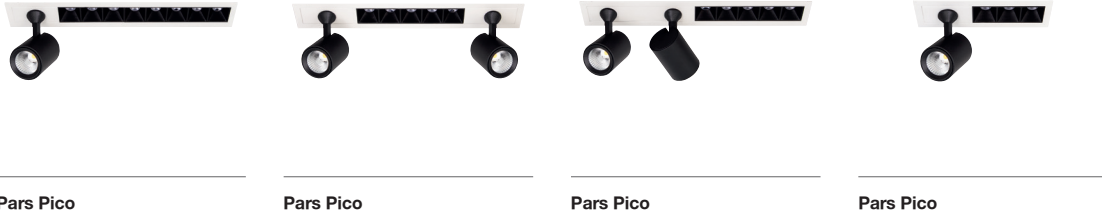

Pars Pico

Tunable White / Dinamik Beyaz

AVOLUX can apply Tunable White control to its PARS PICO recessed downlight system. Via smart phone or bluetooth switch, individual control or grouping selections possible. Complex solutions can be easily performed.

Avolux PARS PICO downlight serisi armatürlerinde dinamik beyaz ışık kontrolü seçeneği sunmaktadır. Akıllı telefon veya bluetooth anahtarlar ile ışık kontrolü sağlanabilir. Armatürler tek tek veya grup halinde kontrol edilerek yüksek adetli armatür içeren projeler dahil kolaylıkla sisteme adapte edilebilir.

Wireless DIM / Kablosuz DIM

Avolux offers wireless DIM control on its PARS PICO recessed downlight range that provides easy control and saves time on wiring during installation.

Avolux PARS PICO downlight serisi armatürlerinde kablosuz DIM seçeneği sunarak kolay kontrol olanağı sunar. Ürün montaj kurulum esnasında daha az kablolama ile zamandan tasarruf sağlar.