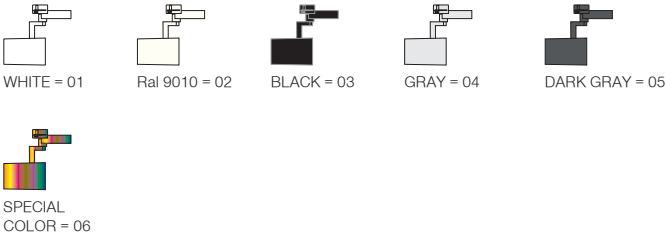

Ray Flux

5 / Product Color / Ürün Renk

Technical Drawing / Teknik Çizim

4 / Reflector Angle / Reflektör Açısı

* See page 313 for ldt files. / İşık eğrileri için sayfa 313 bakınız.

EN

- Die-cast aluminium body.
- Mains voltage: 220-240V / 50-60Hz.
- Clever thermal design with passive heat dissipation.
- With 3-phase universal track adaptor.
- 90° rotation on vertical and 350° angle on horizontal axis with mechanical aiming lock.
- Clear safety glass.
- Classic dimming systems of DALI, 1-10V and Phase-Cut Dim options.
- High tech control systems of Warm Dim and Wireless Dim options.
- Basic colours: White, Black, Gray, Dark Gray, RAL9010 and special color options.
- Available accessories are Barn Door, Honeycomb Filter, Colour Filter, Antiglare Screen and Visor.
- Spot, Medium, Flood and Wide Flood beam angle options available with rotationally symmetric light distribution.
- Standart CRI>80, high CRI>90 and super high CRI>98 LED options available.
- Up to 124lm/W efficiency.
- High colour consistency: <3 SDCM

2	Watt - Driving Current / Watt - Sürüş Akımı		3		CRI / Kelvin		4		Reflector Angle / Reflektör Açısı		5		Product Color / Ürün Renk	
42	42W	1050mA	827	CRI>80 - 2700K	9827	CRI>98 - 2700K		SP	20° - Spot		01	white		
35	35W	900mA	830	CRI>80 - 3000K	9830	CRI>98 - 3000K		ME	30° - Medium		02	ral 9010		
31	31W	800mA	835	CRI>80 - 3500K	9840	CRI>98 - 4000K		FL	40° - Flood		03	black		
28	28W	700mA	840	CRI>80 - 4000K	MEAT	1800K		WF	60° - Wide Flood		04	gray		
			850	CRI>80 - 5000K	GOLD	2400K				05	dark gray			
			927	CRI>90 - 2700K	FISH	6600K				06	special color			
			930	CRI>90 - 3000K										
			935	CRI>90 - 3500K										
			940	CRI>90 - 4000K										