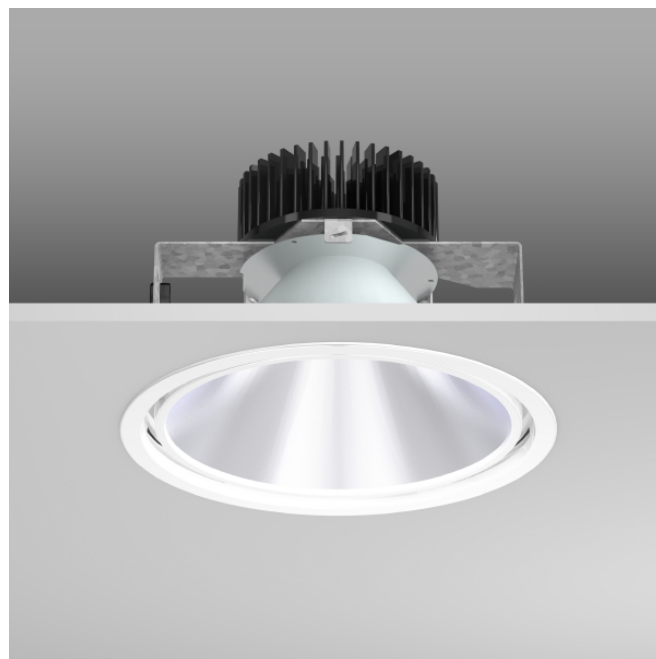

Pascala EVO Round

901711.002.1 | Recessed downlights

Recessed downlights
4051859672630
LED
D 241, H 2

High quality recessed downlight. Mounting bracket: galvanised sheet steel. Inner and closure ring: die-cast aluminium. Brilliantly luminous corona at the light-emitting surfaces thanks to use of a specially designed cast aluminium ring as a reflector closure. Reflector material: MIRO-SILVER® with 98 percent total light reflection. Patented round design shaped like a truncated cone. MultiLumen: 16 different luminous fluxes can be set on site in approx. 200 lm steps using DIP switches on the separate converter Installation without tools thanks to spring fastening system. Possible accessories - please order separately: Extensive selection of accessory covers - can all be retrofitted without tools. IP 54 to be achieved with corresponding accessories.

Colour

Colour white

Dimensions

Diameter D 241 mm
Height H 2 mm
Cut-out diameter DA 228 mm
Recess height HE 154 mm
Ceiling thickness S 6-35 mm
Weight 1 kg

Lamp

Lamp 1 LED
Colour temperature lamp 1 4000K
Colour rendering index (CRI) 1 85
Colour consistency (McAdam) 1 2
Lifetime of lamp 1 combined 50000 h (L80 / B10)
Photobiological safety according to EN 62471 Risk group 1

Pascala EVO Round

901711.002.1 | Recessed downlights

Approbations

Type of Protection	IP 20
Note: Type of Protection	IP 20, IP 54 with corresponding accessories
Protection Class	II
Glow Wire Test	850°C - 30 seconds
Impact Protection	IK03 (0,35 Joule)
Safety marks	F-mark
Ambient temperature min.	-25 °C
Ambient temperature max.	25 °C
ULOR	0
Trade mark	CE
CIE Flux Code / CEN Flux Code	93 99 100 100 100
Energy efficiency class LED	A++
Energy class of included lamp	A++