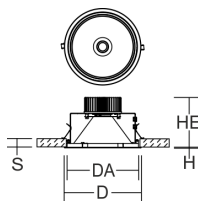

Pascala EVO Round

901711.002.1 | Recessed downlights

Recessed downlights
4051859672630
LED
D 241, H 2

High quality recessed downlight. Mounting bracket: galvanised sheet steel. Inner and closure ring: die-cast aluminium. Brilliantly luminous corona at the light-emitting surfaces thanks to use of a specially designed cast aluminium ring as a reflector closure. Reflector material: MIRO-SILVER® with 98 percent total light reflection. Patented round design shaped like a truncated cone. MultiLumen: 16 different luminous fluxes can be set on site in approx. 200 lm steps using DIP switches on the separate converter Installation without tools thanks to spring fastening system. Possible accessories - please order separately: Extensive selection of accessory covers - can all be retrofitted without tools. IP 54 to be achieved with corresponding accessories.

Colour

Colour white

Dimensions

Diameter D 241 mm
Height H 2 mm
Cut-out diameter DA 228 mm
Recess height HE 154 mm
Ceiling thickness S 6-35 mm
Weight 1 kg

Lamp

Lamp 1 LED
Colour temperature lamp 1 4000K
Colour rendering index (CRI) 1 85
Colour consistency (McAdam) 1 2
Lifetime of lamp 1 combined 50000 h (L80 / B10)
Photobiological safety according to EN 62471 Risk group 1