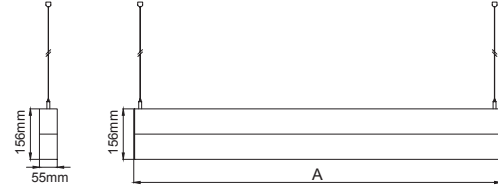

kg	kg	kg	kg
5.2	6.5	7.8	9.1
.12.20	.12.24	.12.29	.12.35

- Aluminium profile body.
- Aluminium end caps.
- Mains voltage: 220-240V / 50-60Hz.
- Clever thermal design.
- 1-10V, DALI and Wireless Tunable White dimming options available upon request.
- Opal diffuser.
- Basic colours: white, black, silver, antracite dark gray and special color options available upon request.
- Emergency kit system can be integrated.
- Steel suspension cord with up to 5mt lenght option.
- Inverted 3-phase track on the upper side of the profile.

Suspension Cord

Ray Sarkıtma Teli

Narrow Indirect Track / I02.LL.19800

SMD LED	.12.20	.12.24	.12.29	.12.35
Led Power / Led Gücü	18W	22W	27W	32W
System Power / Sistem Gücü	20W	24W	29W	35W
Lumen Output from Fixture / Armatür Çıkış Lümeni CRI>80	2700K	1160	1435	1790
	3000K	1196	1480	1845
	3500K	1235	1526	1900
	4000K	1271	1573	1958
	5000K	1310	1620	2016
Lenght / Uzunluk (A)	1135mm	1415mm	1695mm	1975mm
Ceiling Cutout Dimension / Tavan Delik Ölçüsü	X	X	X	X
1-10V Dimming Option / 1-10V Dim Seçeneđi	✓	✓	✓	✓
Dali Dimming Option / Dali Dim Seçeneđi	✓	✓	✓	✓
Wireless Tunable White Dim / Kablosuz Dinamik Beyaz Dim	✓	✓	✓	✓

Narrow Indirect Track / I02.LL.19800

SMD LED	.24.35	.24.43	.24.51	.24.60
Led Power / Led Gücü	32W	40W	47W	56W
System Power / Sistem Gücü	35W	43W	51W	60W
Lumen Output from Fixture / Armatür Çıkış Lümeni CRI>80	2700K	2135	2700	3295
	3000K	2200	2785	3397
	3500K	2270	2870	3500
	4000K	2338	2958	3610
	5000K	2405	3045	3715
Lenght / Uzunluk (A)	1135mm	1415mm	1695mm	1975mm
Ceiling Cutout Dimension / Tavan Delik Ölçüsü	X	X	X	X
1-10V Dimming Option / 1-10V Dim Seçeneđi	✓	✓	✓	✓
Dali Dimming Option / Dali Dim Seçeneđi	✓	✓	✓	✓
Wireless Tunable White Dim / Kablosuz Dinamik Beyaz Dim	✓	✓	✓	✓