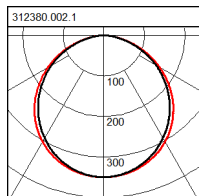

Sidelite ECO

312380.002.1 | Recessed modular luminaires

Recessed ceiling luminaires
4051859330127
LED
L 324, B 324, H 2, HEL 51

Highly economical recessed luminaire with progressive LED technology. Luminaire frame: aluminium, powder-coated. Recessed mounting frame: sheet steel, powder-coated. Diffuser: plastic, opal. Lightguide and diffuser made of non-yellowing plastic (PMMA). Lateral light emission (RZB SIDELITE® technology) for homogeneous light distribution. External driver. External driver with simple plug-in locking system. Extended connection cable (1.20 m).

Colour

Colour white

Dimensions

Length L 324 mm
Width B 324 mm
Height H 2 mm
Cut-out length LA 315 mm
Cut-out width BA 315 mm
Recess height HE 85 mm
Luminaire: recess height HEL 51 mm
Ceiling thickness S 1-25 mm
Weight 2 kg

Lamp

Lamp LED
Colour temperature 4000K
Colour rendering index (CRI) 80
Colour tolerance 3
Rated life 50000 h (L80/B50)
Photobiological safety according to EN 62471 Risk group 0

Lighting technology

Colour temperature 4.000 K
Rated luminous flux 2.200 lm
Glare evaluation UGR (4H 8H) 1 25,1
Beam angle 115° / 111°

Electrical

Control gear	Converter
Voltage	220 - 240 V / 50 - 60 Hz
Luminaires on B10A fuse	32
Luminaires on B16A fuse	51
Luminaires on C10A fuse	32
Luminaires on C16A fuse	51
Inrush current / Inrush current duration	7 A / 100 µs
Ripple current / Flicker	5 %
System power	19 W
Luminaire efficacy	116 lm/W
Total harmonic distortion	20 %
Power factor	0,9

Approbations

Type of protection	IP 20
Note: Type of Protection	IP 20, IP 40 on room side
Protection class	II
Filament test	650°C - 30 seconds
Impact resistance	IK03 (0,35 Joule)
Safety marks	Einbauleuchte nicht bedecken!, F-mark
Ambient temperature min.	5 °C
Ambient temperature max.	30 °C
ULOR	0
Conformity mark	CE, EAC
CIE Flux Code / CEN Flux Code	47 79 96 100 100
Energieeffizienzklasse 2019/2015	D
Non-maintained power mode	Umgebungstemperatur / temperature ambiante => 5 °C ... + 30 °C

Accessories

982703.002	Through-wiring box DALI L 98, B 55, H 28
	Through-wiring box, 5 pole