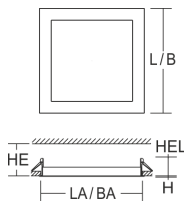

Sidelite ECO

312380.002.1 | Recessed modular luminaires

Recessed ceiling luminaires
4051859330127
LED
L 324, B 324, H 2, HEL 51

Highly economical recessed luminaire with progressive LED technology. Luminaire frame: aluminium, powder-coated. Recessed mounting frame: sheet steel, powder-coated. Diffuser: plastic, opal. Lightguide and diffuser made of non-yellowing plastic (PMMA). Lateral light emission (RZB SIDELITE® technology) for homogeneous light distribution. External driver. External driver with simple plug-in locking system. Extended connection cable (1.20 m).

Colour

Colour white

Dimensions

Length L 324 mm
Width B 324 mm
Height H 2 mm
Cut-out length LA 315 mm
Cut-out width BA 315 mm
Recess height HE 85 mm
Luminaire: recess height HEL 51 mm
Ceiling thickness S 1-25 mm
Weight 2 kg

Lamp

Lamp LED
Colour temperature 4000K
Colour rendering index (CRI) 80
Colour tolerance 3
Rated life 50000 h (L80/B50)
Photobiological safety according to EN 62471 Risk group 0

Lighting technology

Colour temperature 4.000 K
Rated luminous flux 2.200 lm
Glare evaluation UGR (4H 8H) 1 25,1
Beam angle 115° / 111°

Electrical

Control gear	Converter
Voltage	220 - 240 V / 50 - 60 Hz
Luminaires on B10A fuse	32
Luminaires on B16A fuse	51
Luminaires on C10A fuse	32
Luminaires on C16A fuse	51
Inrush current / Inrush current duration	7 A / 100 µs
Ripple current / Flicker	5 %
System power	19 W
Luminaire efficacy	116 lm/W
Total harmonic distortion	20 %
Power factor	0,9

Approbations

Type of protection	IP 20
Note: Type of Protection	IP 20, IP 40 on room side
Protection class	II
Filament test	650°C - 30 seconds
Impact resistance	IK03 (0,35 Joule)
Safety marks	Einbauleuchte nicht bedecken!, F-mark
Ambient temperature min.	5 °C
Ambient temperature max.	30 °C
ULOR	0
Conformity mark	CE, EAC
CIE Flux Code / CEN Flux Code	47 79 96 100 100
Energieeffizienzklasse 2019/2015	D
Non-maintained power mode	Umgebungstemperatur / temperature ambiante => 5 °C ... + 30 °C

Accessories

982703.002	Through-wiring box DALI L 98, B 55, H 28
	Through-wiring box, 5 pole