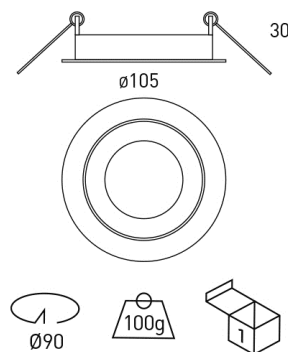

#### DIMENSIONES / MEASURES

Peso / Weight: 0,1 Kg.

Alto / Height: 30 mm.

Diámetro / Diameter:  $\varnothing$  105 mm.

Corte de techo / Ceiling cut:  $\varnothing$  90 mm.

ACCESORIOS / ACCESSORIES

- DRF** Driver regulable por corte de fase / Dimmable driver edge phase
- DR** Driver regulable 1-10v / 1-10v Dimmable driver
- DRD** Driver regulable Dali / Dali Dimmable driver
- DM8** Detector de movimiento / Motion detector
- 3416** Cable conexión para DR / Wire connector for DR
- 4160** Driver para alimentar 12Vdc / Driver to power 12 Vdc
- 4160 24** Driver para alimentar 24Vdc / Driver to power 24 Vdc.
- AM** Pintura especial ambiente marino / Special marine environment paint