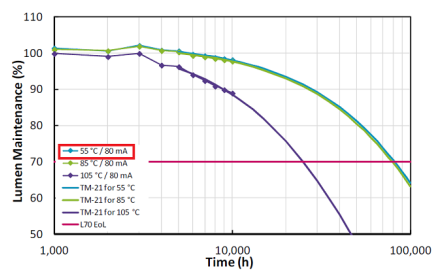

Aircom Orientable Circular 8W / Aircom Adjustable Circular 8W

FOTOMETRÍAS / PHOTOMETRY