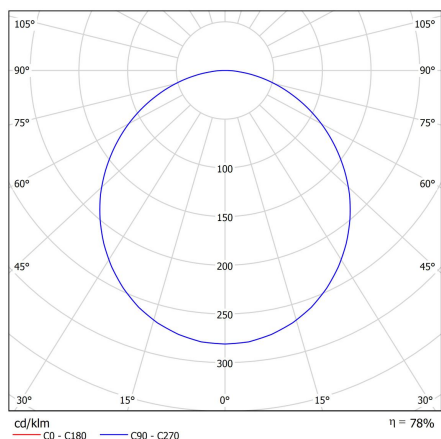

L80B10 - 50.000h

3000°K