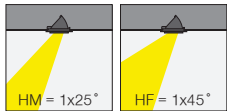

5 / Product Color / Ürün Renk

Technical Drawing / Teknik Çizim

4 / Reflector Angle / Reflektör Açısı

EN

- Die-cast aluminium body.
- Mains voltage: 220-240V / 50-60Hz.
- Clever thermal design with passive heat dissipation.
- 60° rotation on vertical and 0° angle on horizontal axis with mechanical aiming lock.
- Classic dimming systems of DALI, 1-10V and Phase-Cut Dim options.
- High tech control systems of Tuneable White, Warm Dim and Wireless Dim options.
- Basic colours: White, Black, Gray, Dark Gray, RAL9010 and special color options.
- Available accessories are Honeycomb Filter, Antiglare Louvre and Colour Filter.
- Half Batwing Medium and Flood reflector versions available.
- Standart CRI>80, high CRI>90 and super high CRI>98 LED options available.
- Up to 127lm/W efficiency.
- High colour consistency: <3 SDCM
- Emergency kit system can be integrated.