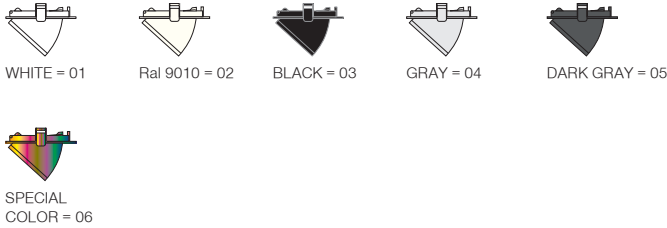

5 / Product Color / Ürün Renk

Technical Drawing / Teknik Çizim

4 / Reflector Angle / Reflektör Açısı

EN

- Die-cast aluminium body.
- Mains voltage: 220-240V / 50-60Hz.
- Clever thermal design with passive heat dissipation.
- 60° rotation on vertical and 0° angle on horizontal axis with mechanical aiming lock.
- Classic dimming systems of DALI, 1-10V and Phase-Cut Dim options.
- High tech control systems of Tuneable White, Warm Dim and Wireless Dim options.
- Basic colours: White, Black, Gray, Dark Gray, RAL9010 and special color options.
- Available accessories are Honeycomb Filter, Antiglare Louvre and Colour Filter.
- Half Batwing Medium and Flood reflector versions available.
- Standart CRI>80, high CRI>90 and super high CRI>98 LED options available.
- Up to 127lm/W efficiency.
- High colour consistency: <3 SDCM
- Emergency kit system can be integrated.