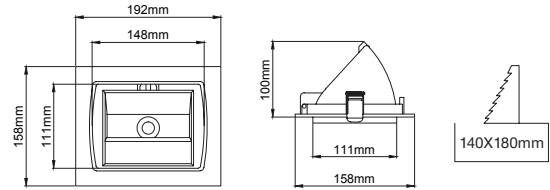

5 / Product Color / Ürün Renk

Technical Drawing / Teknik Çizim

4 / Reflector Angle / Reflektör Açısı

EN

- Die-cast aluminium body.
- Mains voltage: 220-240V / 50-60Hz.
- Clever thermal design with passive heat dissipation.
- 60° rotation on vertical and 0° angle on horizontal axis with mechanical aiming lock.
- Classic dimming systems of DALI, 1-10V and Phase-Cut Dim options.
- High tech control systems of Tuneable White, Warm Dim and Wireless Dim options.
- Basic colours: White, Black, Gray, Dark Gray, RAL9010 and special color options.
- Available accessories are Honeycomb Filter, Antiglare Louvre and Colour Filter.
- Half Batwing Medium and Flood reflector versions available.
- Standart CRI>80, high CRI>90 and super high CRI>98 LED options available.
- Up to 127lm/W efficiency.
- High colour consistency: <3 SDCM
- Emergency kit system can be integrated.

Inara / I01.MLR.40237

* Code example / Kod örneği:

I01.MLR.40237 . 42 . 827 . HM . 01
 1 2 3 4 5

- 1- Product code / Armatür kodu
- 2- Power / Güç
- 3- CRI / Kelvin
- 4- Reflector angle / Reflektör açısı
- 5- Colour / Ürün renk

Power / Güç	CRI	Order Code / Sipariş Kodu	Kelvin	Lümen T _c =50° Lümen
42W	CRI>80	I01.MLR.40237 . (.) . (...) . (.) . (.)	2700K	4872
			3000K	4993
			3500K	5168
			4000K	5349
			5000K	5670
	CRI>90	I01.MLR.40237 . (.) . (...) . (.) . (.)	2700K	4384
			3000K	4493
			3500K	4651
			4000K	4814
			5000K	X
	CRI>98	I01.MLR.40237 . (.) . (...) . (.) . (.)	2700K	3368
			3000K	3491
			4000K	3668
	Meat / Et COB	I01.MLR.40237 . (.) . (...) . (.) . (.)	1800K	2585
	Food / Gıda COB	I01.MLR.40237 . (.) . (...) . (.) . (.)	2400K	2865
	FISH / Balık COB	I01.MLR.40237 . (.) . (...) . (.) . (.)	6600K	3781