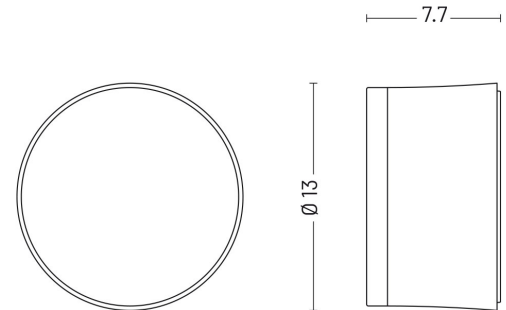

Fog 125 | 14.5 W | diffuse | Wall lamps

Also available for ceiling and wall/ceiling recessed

Technical Specifications

Source lamp	LED 14.5 W
Total wattage	17.7
Voltage	220-240 Vac - 50/60 Hz
Control	On/Off • dimmable on request
Luminous flux (*Source flux)	950 lm (1850 lm*) @ 3000 K
Luminous efficacy	54 lm/W @ 3000 K
McADAM steps	3
Beam	diffuse
CRI	>90
Life time	L 70 > 50.000 h Ta 25°C L 70 > 50.000 h Ta 40°C
IP rating	65
IK rating	8
Insulation class	I

Materials

Body	Die-cast aluminium EN47100
Diffuser	Opal glass
Finishing	Black - Polyester powder paint

Isolux

Photometry