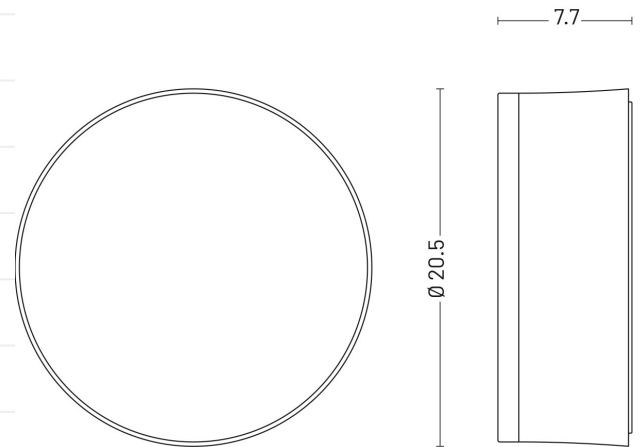

Fog 200 | 22.4 W | diffuse | Wall lamps

Also available for ceiling and wall/ceiling recessed

Technical Specifications

Source lamp	LED 22.4 W
Total wattage	27
Voltage	220-240 Vac - 50/60 Hz
Control	On/Off • dimmable on request
Luminous flux (*Source flux)	1500 lm (2800 lm*) @ 3000 K
Luminous efficacy	56 lm/W @ 3000 K
McADAM steps	3
Beam	diffuse
CRI	>90
Life time	L 70 > 50.000 h Ta 25°C L 70 > 50.000 h Ta 40°C
IP rating	65
IK rating	8
Insulation class	I

Materials

Body	Die-cast aluminium EN47100
Diffuser	Opal glass
Finishing	Black - Polyester powder paint

Isolux

Photometry