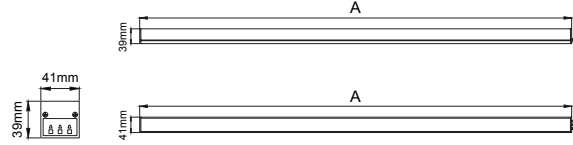

kg	kg	kg	kg
0.9	1.2	1.5	1.8
.12.16	.12.20	.12.24	.12.29

- Aluminium profile body.
- Aluminium end caps.
- Mains voltage: 220-240V / 50-60Hz.
- Clever thermal design.
- 1-10V ve DALI dimming options available upon request.
- Opal diffuser.
- Basic colours: white, black, silver, antracite dark gray and special color options available upon request.
- Emergency kit system can be integrated.
- Driver built in.

### Bar Led / I02.LL.19315

SMD LED		.12.16	.12.20	.12.24	.12.29
Led Power / Led Gücü		14W	18W	22W	27W
System Power / Sistem Gücü		16W	20W	24W	29W
Lumen Output from Fixture / Armatür Çıkış Lümeni CRI>80	2700K	1430	1857	2272	2800
	3000K	1474	1914	2342	2886
	3500K	1504	1953	2390	2945
	4000K	1535	1993	2439	3005
	5000K	1580	2053	2512	3095
Lenght / Uzunluk (A)		850mm	1130mm	1410mm	1690mm
Mains Switch Dim Option / 220V Anahtar Dim Opsiyonu		X	X	X	X
1-10V Dimming Option / 1-10V Dim Seçeneği		✓	✓	✓	✓
Dali Dimming Option / Dali Dim Seçeneği		✓	✓	✓	✓

### Bar Led / I02.LL.19315

SMD LED		.24.27	.24.35	.24.43	.24.51
Led Power / Led Gücü		25W	32W	39W	47W
System Power / Sistem Gücü		27W	35W	43W	51W
Lumen Output from Fixture / Armatür Çıkış Lümeni CRI>80	2700K	2395	3190	3988	4780
	3000K	2468	3285	4100	4923
	3500K	2519	3355	4190	5022
	4000K	2570	3422	4273	5122
	5000K	2647	3525	4400	5276
Lenght / Uzunluk (A)		850mm	1130mm	1410mm	1690mm
Mains Switch Dim Option / 220V Anahtar Dim Opsiyonu		X	X	X	X
1-10V Dimming Option / 1-10V Dim Seçeneği		✓	✓	✓	✓
Dali Dimming Option / Dali Dim Seçeneği		✓	✓	✓	✓