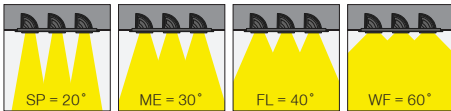

## EN

- Die-cast aluminium body.
- Mains voltage: 220-240V / 50-60Hz.
- Clever thermal design with passive heat dissipation.
- 90° rotation on vertical and 350° angle on horizontal axis with mechanical aiming lock.
- Clear safety glass.
- Classic dimming systems of DALI, 1-10V and Phase-Cut Dim options.
- High tech control systems of Tuneable White, Warm Dim and Wireless Dim options.
- Basic colours: White, Black, Gray, Dark Gray, RAL9010 and special color options.
- Available accessories are Honeycomb Filter and Colour Filter.
- Spot, Medium, Flood and Wide Flood beam angle options available with rotationally symmetric light distribution.
- Standart CRI>80, high CRI>90 and super high CRI>98 LED options available.
- Up to 142lm/W efficiency.
- High colour consistency: <3 SDCM
- Emergency kit system can be integrated.