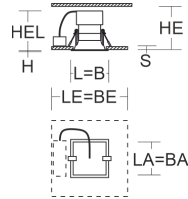

Levido Square

901604.003.1 | Recessed downlights

Recessed downlights
4051859222484
LED
L 98, B 98, H 2, HEL 122

Decorative LED downlight with daintily small dimensions. Die-cast aluminium cover, powder-coated. Extruded aluminium heat sink. Reflector: aluminium, highly polished anodised finish. With safety glass. Ceiling installation with spring system. Including separate LED converter with connecting cable 250 mm. Opal PMMA plastic cover included as accessory. Through-wiring box (5 pole) available as accessory.

Colour

Colour black

Dimensions

Length L 98 mm
Width B 98 mm
Height H 2 mm
Cut-out length LA 86 mm
Cut-out width BA 86 mm
Recess height HE 125 mm
Luminaire: recess height HEL 122 mm
Ceiling thickness S 1-20 mm
Dimensions L 102 x B 49 x H 29 mm
Weight 500 g