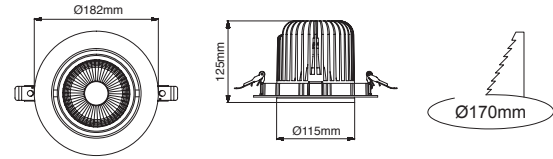

5 / Product Color / Ürün Renk

Technical Drawing / Teknik Çizim

4 / Reflector Angle / Reflektör Açısı

* See page 754 for ldt files. / Işık eğrileri için sayfa 754 bakınız.

EN

- Die-cast aluminium body.
- Mains voltage: 220-240V / 50-60Hz.
- Clever thermal design with passive heat dissipation.
- 30° rotation on vertical and 30° angle on horizontal axis with mechanical aiming lock.
- Clear safety glass.
- Classic dimming systems of DALI, 1-10V and Phase-Cut Dim options.
- High tech control systems of Tuneable White, Warm Dim and Wireless Dim options.
- Basic colours: White, Black, Gray, Dark Gray, RAL9010 and special color options.
- Available accessories are Honeycomb Filter and Colour Filter.
- Super Spot, Spot, Medium, Flood and Wide Flood beam angle options available with rotationally symmetric light distribution.
- Standart CRI>80, high CRI>90 and super high CRI>98 LED options available.
- Up to 130lm/W efficiency.
- High colour consistency: <3 SDCM
- Emergency kit system can be integrated.

Delta / I01.MLR.16014

* Code example / Kod örneği:

I01.MLR.16014 . 42 . 827 . SS . 01

- 1- Product code / Armatür kodu
- 2- Power / Güç
- 3- CRI / Kelvin
- 4- Reflector angle / Reflektör açısı
- 5- Colour / Ürün renk

Power / Güç	CRI	Order Code / Sipariş Kodu	Kelvin	Lümen T _c =50° Lümen
42W	CRI>80	I01.MLR.16014 . (.) . (...) . (.) . (.)	2700K	5076
			3000K	5206
			3500K	5387
			4000K	5474
			5000K	5966
	CRI>90	I01.MLR.16014 . (.) . (...) . (.) . (.)	2700K	4567
			3000K	4685
			3500K	4848
			4000K	5018
			5000K	X
	CRI>98	I01.MLR.16014 . (.) . (...) . (.) . (.)	2700K	3700
			3000K	3834
			4000K	4100
	Meat / Et COB	I01.MLR.16014 . (.) . (...) . (.) . (.)	1800K	3034
	Food / Gıda COB	I01.MLR.16014 . (.) . (...) . (.) . (.)	2400K	3128
	FISH / Balık COB	I01.MLR.16014 . (.) . (...) . (.) . (.)	6600K	4137