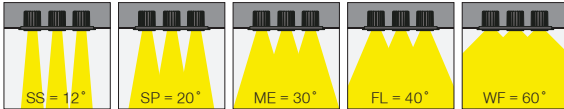

4 / Reflector Angle / Reflektör Açısı