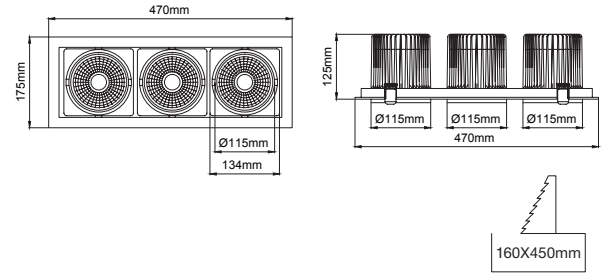

## 4 / Reflector Angle / Reflektör Açısı

### EN

- Die-cast aluminium body.
- Mains voltage: 220-240V / 50-60Hz.
- Clever thermal design with passive heat dissipation.
- 30° rotation on vertical and 30° angle on horizontal axis with mechanical aiming lock.
- Clear safety glass.
- Classic dimming systems of DALI, 1-10V and Phase-Cut Dim options.
- High tech control systems of Tuneable White, Warm Dim and Wireless Dim options.
- Basic colours: White, Black, Gray, Dark Gray, RAL9010 and special color options.
- Available accessories are Honeycomb Filter and Colour Filter.
- Super Spot, Spot, Medium, Flood and Wide Flood beam angle options available with rotationally symmetric light distribution.
- Standart CRI>80, high CRI>90 and super high CRI>98 LED options available.
- Up to 130lm/W efficiency.
- High colour consistency: <3 SDCM
- Emergency kit system can be integrated.

2	Watt - Driving Current / Watt - Sürüş Akımı	3		CRI / Kelvin		4	Reflector Angle / Reflektör Açısı	5		Product Color / Ürün Renk	
42	3x42W - 1050mA	827	CRI>80 - 2700K	9827	CRI>98 - 2700K		SS	3x12° - Super Spot		01	white
35	3x35W - 900mA	830	CRI>80 - 3000K	9830	CRI>98 - 3000K		SP	3x20° - Spot		02	ral 9010
31	3x31W - 800mA	835	CRI>80 - 3500K	9840	CRI>98 - 4000K		ME	3x30° - Medium		03	black
28	3x28W - 700mA	840	CRI>80 - 4000K	MEAT	1800K		FL	3x40° - Flood		04	gray
		850	CRI>80 - 5000K	GOLD	2400K		WF	3x60° - Wide Flood		05	dark gray
		927	CRI>90 - 2700K	FISH	6600K					06	special color
		930	CRI>90 - 3000K								
		935	CRI>90 - 3500K								
		940	CRI>90 - 4000K								